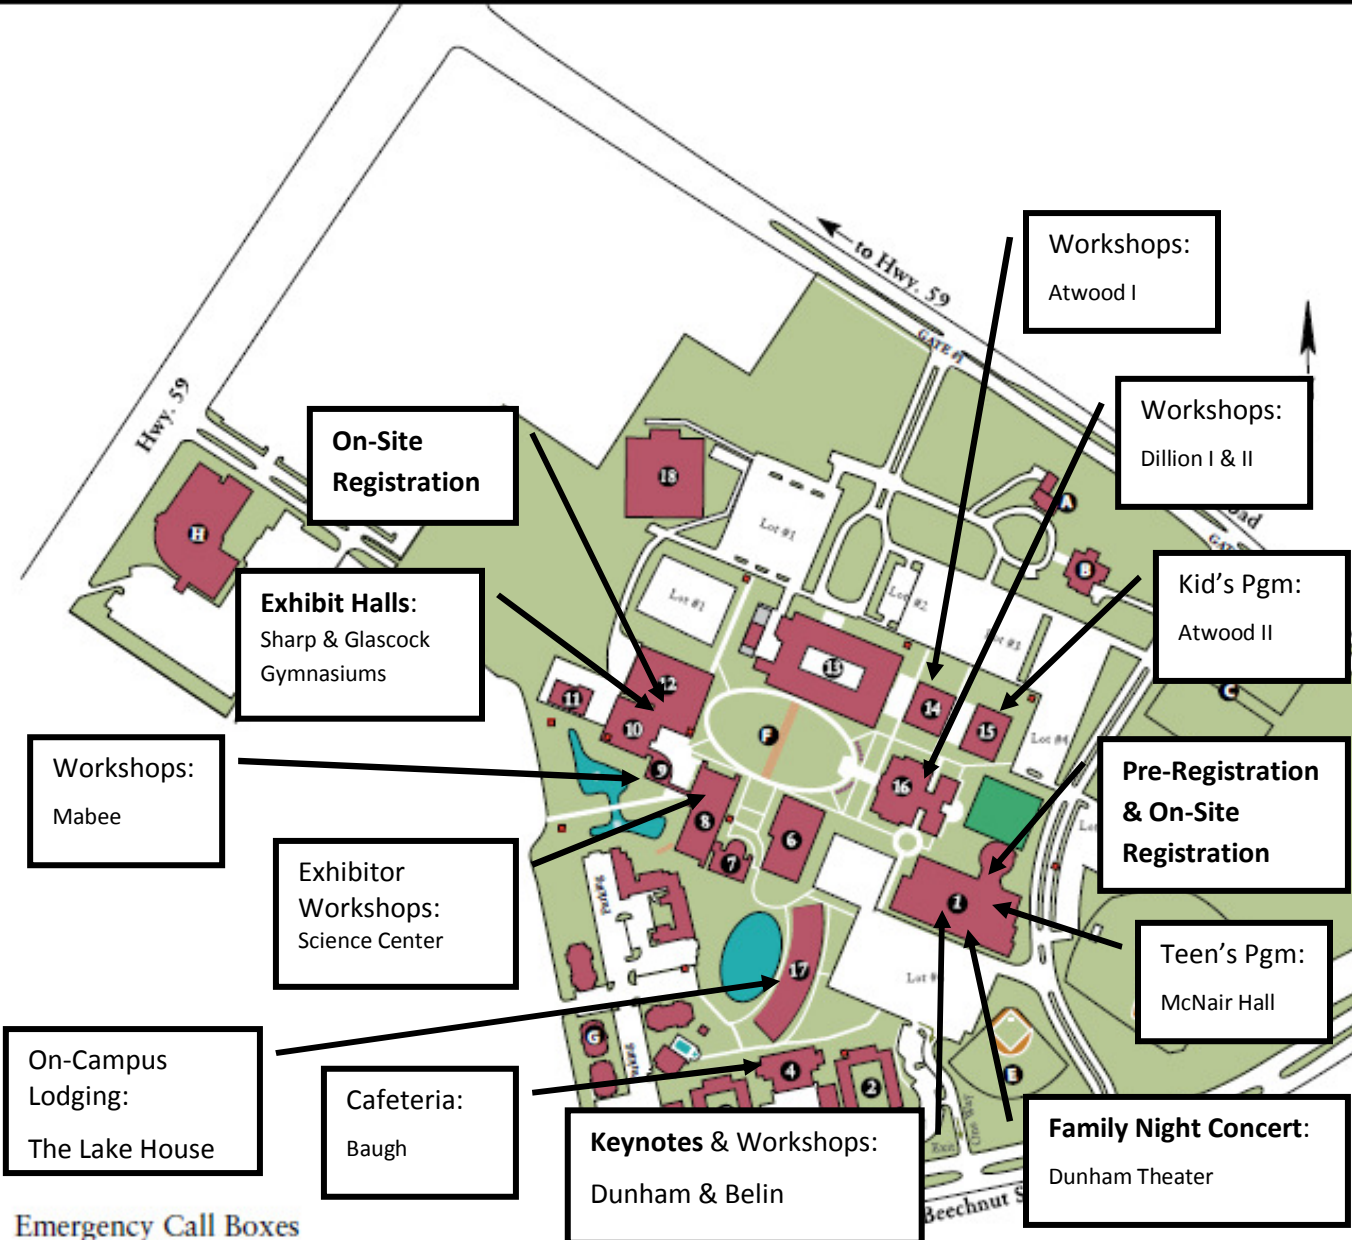

- 1 Morris Cultural Arts Center
Belin Chapel
McNair Hall
Dunham Theater
Lawrence Park, Williams Fountain
Dunham Bible Museum
Museum of American Architecture
and Decorative Arts
Museum of Southern History

- 2 Philips Residence College for Women

- 3 Mest Wing

- 4 Baugh Center
HBU Dining Services
Corner Pawket Snack Bar

- 5 Philips Residence College for Men

- 6 Moody Library
Grab 'n Go
University Bookstore

- 7 Cullen Science II
Cullen Parlor

- 8 Cullen Science Center

- 9 Mabee Teaching Theater

- 10 Glasscock Center

- 11 Storage

- 12 Sharp Gym

- 13 Brown Administrative Complex
Closed Until Further Notice

- 14 Atwood I

- 15 Atwood II

- B President's Home

- C Sorrels Soccer Field

- D Baseball Field

- E Softball Field

- F Holcombe Mall

- G Husky Village Apartments

- H Memorial Hermann -
HBU Wellness Center

■ Emergency Call Boxes